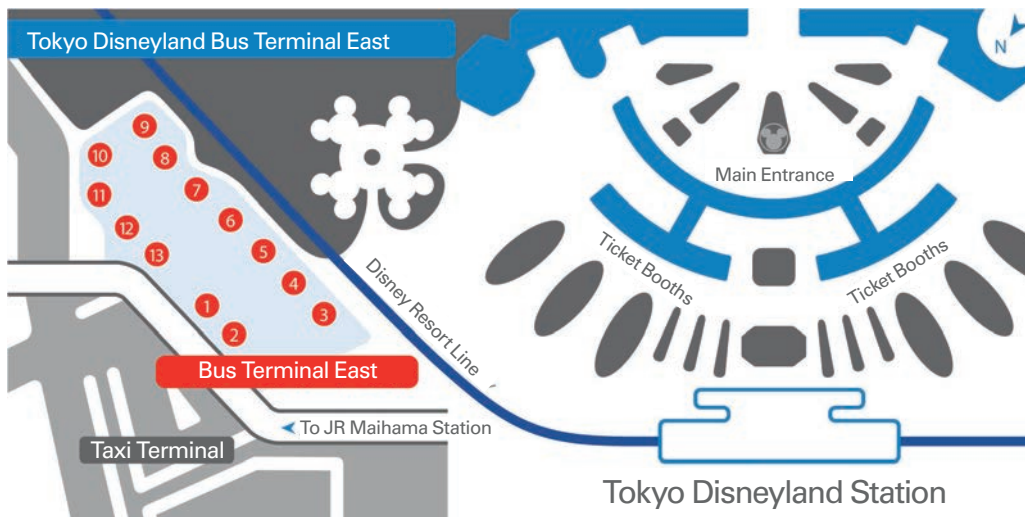

Tokyo Disney Resort® ▶ Hotel Free shuttle bus stop

No.7
bus stop